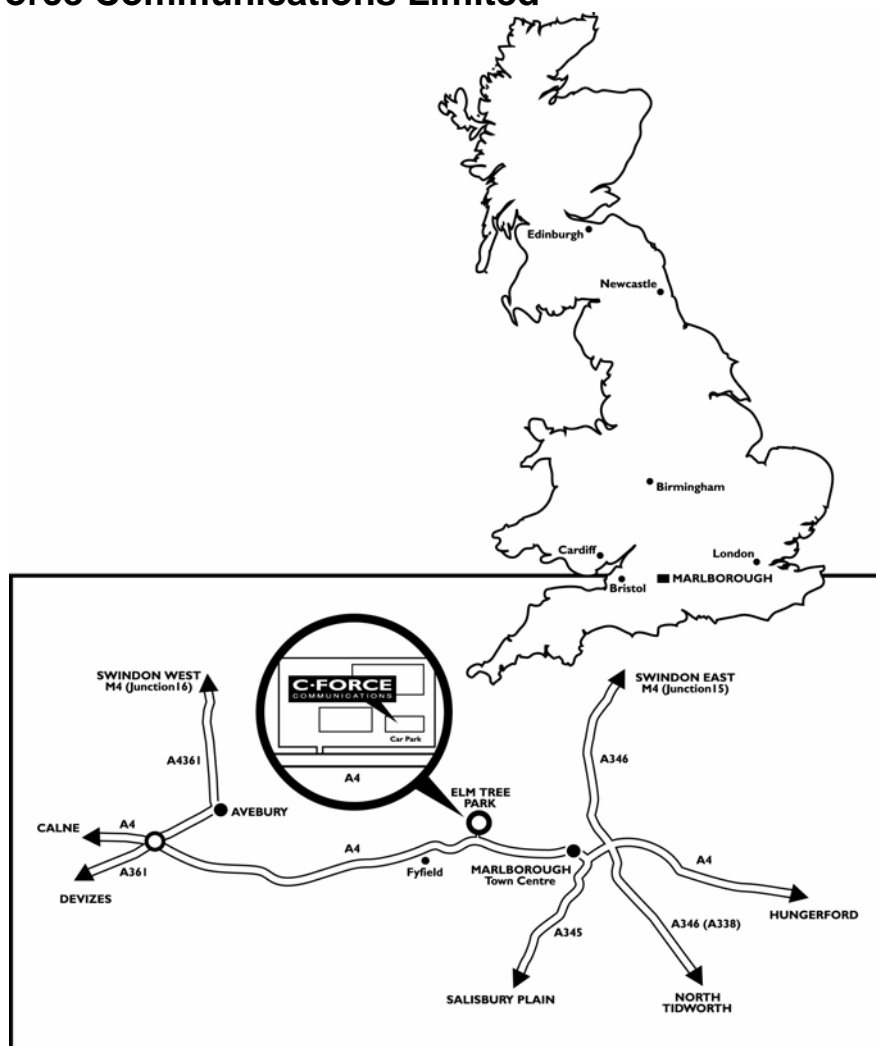

How to find C Force Communications Limited

From **junction 15** of the **M4** take the **A346** towards **Marlborough**.

As you enter Marlborough, turn right onto the **A4** and continue along **Marlborough High Street**. At the end of the High Street the road bends sharply right and then sharply left (past Marlborough College). Stay on the A4 for approximately 1 mile. Keep going past signs for Manton Village and Manton House. **Elm Tree Park is on your right-hand side** (opposite first signpost for Clatford) and there is a ghost-island in the road to allow you to safely turn right. [If you get to Fyfield (and the Murco garage) you've gone too far].